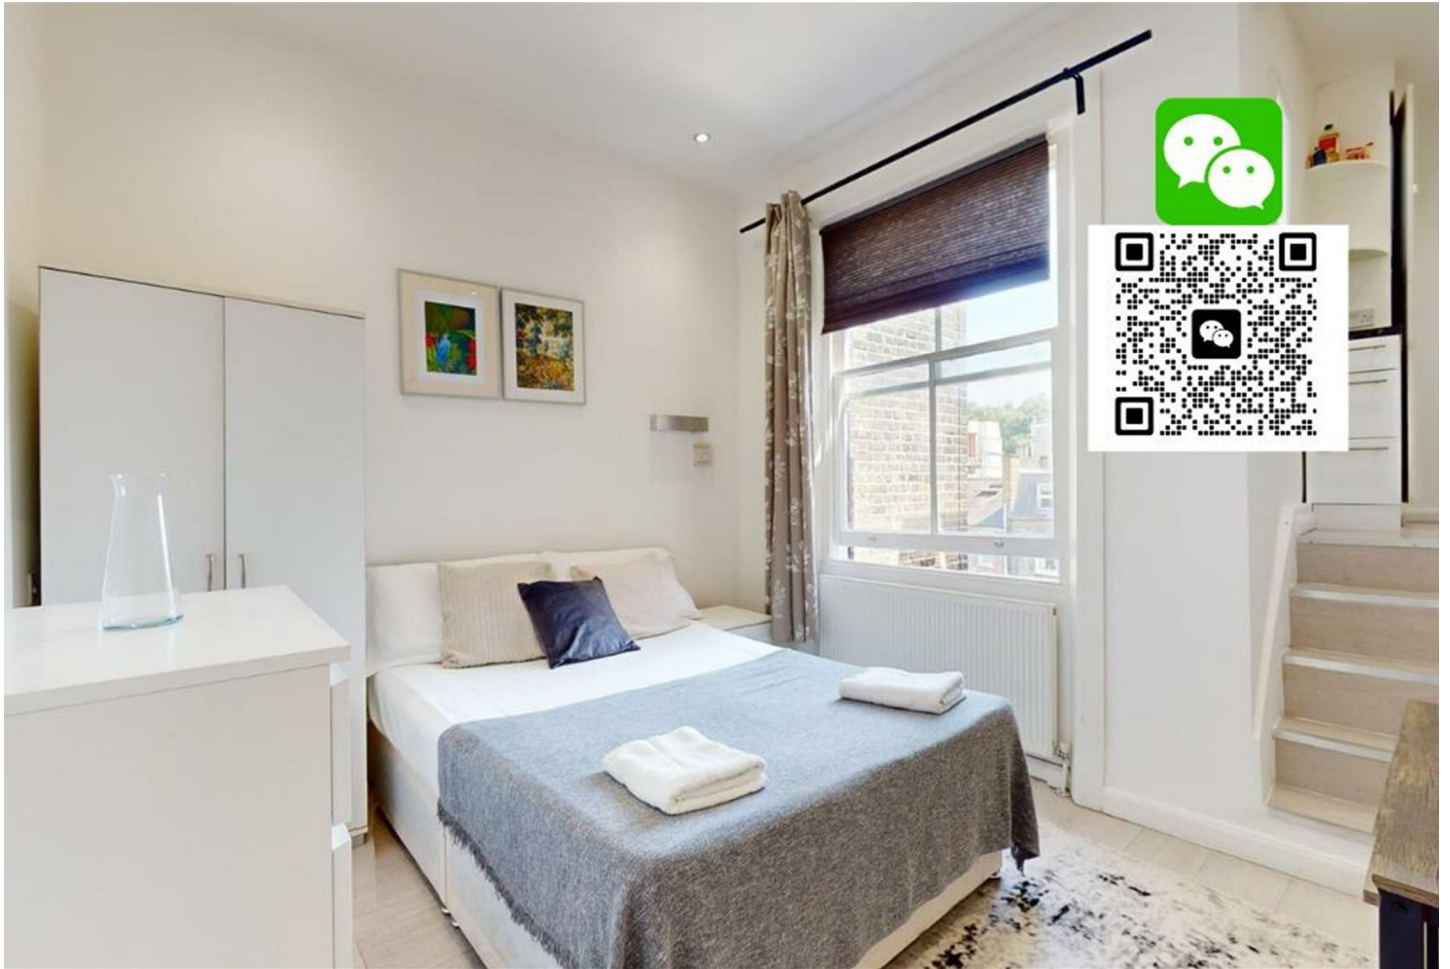

# pomp

properties

Hogarth Road, Earls Court  
£1,749 Per Month

\*BILLS INCLUDED\* Studio flat on the second floor, recently refurbished in a fantastic location next to many local amenities of Earls Court.